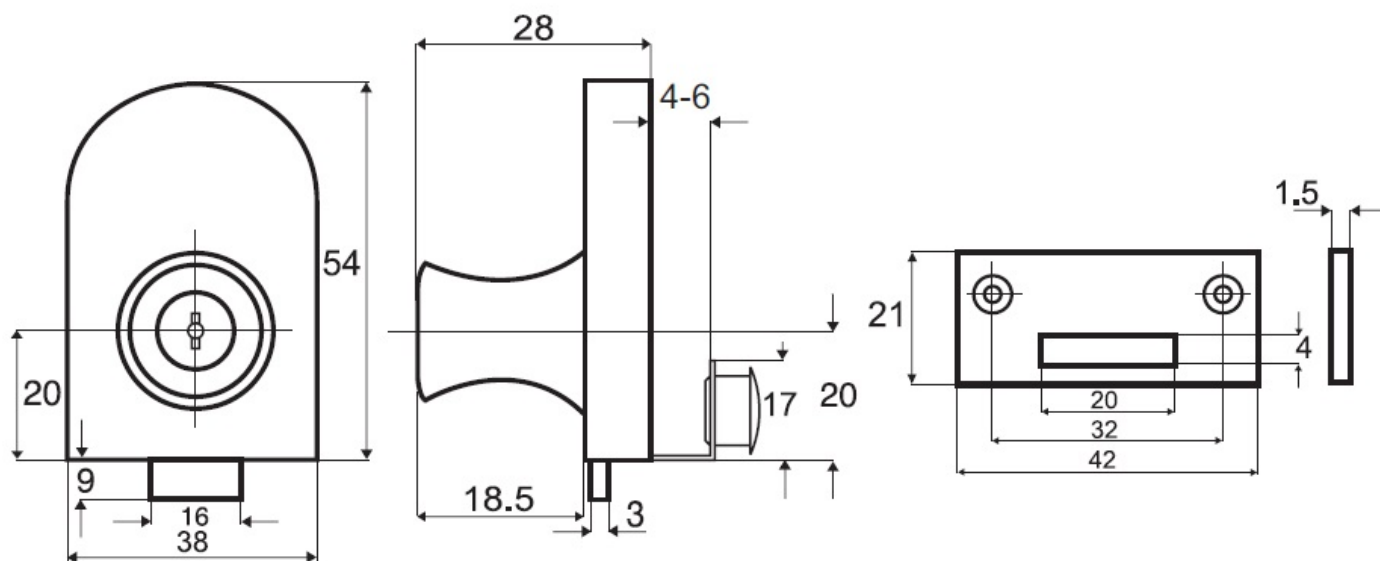

PRODUCT SHEET

Description:

Glass Door Lock 64081, Black Ano, Curved Cylinder, CK SISO, No Bore

Item number:

14.09.212-2

Units	Box	Carton	HS Code	Barcode
Pcs.	15	120	8301300000	 5704866046619

SISO A/S

Mileparken 11
DK-2740 Skovlunde
Denmark
VAT: DK 24786013